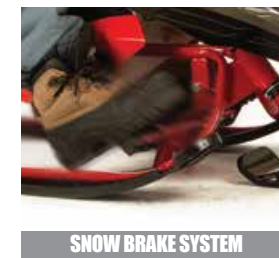

MANUAL TOWING SYSTEM

SNOW BRAKE SYSTEM